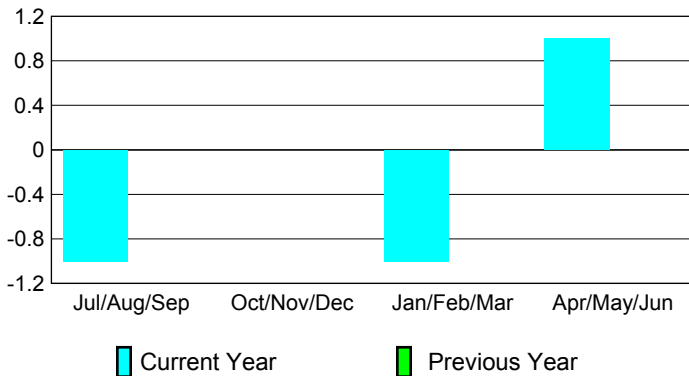

2009-2010 GMT Quarterly Report for District (or Undistricted) **District 308 B2**

GMT: Doctor DATUK K NAGARATNA

Location: MALAYSIA

GMT CA: 5

CLUBS

Club Results
2009-2010

Clubs
2008-2009

Month	New Club Goal	Actual New Clubs	Actual Dropped Clubs	Gain/Loss of Clubs	Gain/Loss of Clubs
Jul/Aug/Sep	2	1	-2	-1	0
Oct/Nov/Dec	2	0	0	0	0
Jan/Feb/Mar	1	0	-1	-1	0
Apr/May/June	1	0	1	1	0
Totals	6	1	-2	-1	0

Club Results 2009-2010

Goal, New, Dropped, Gain/Loss

Comparison of Club Gain/Loss

Current Year Compared to the Previous Year

YTD Status Quo Clubs 2009-2010

Status Quo Clubs Compared to Status Quo Members

MEMBERSHIP