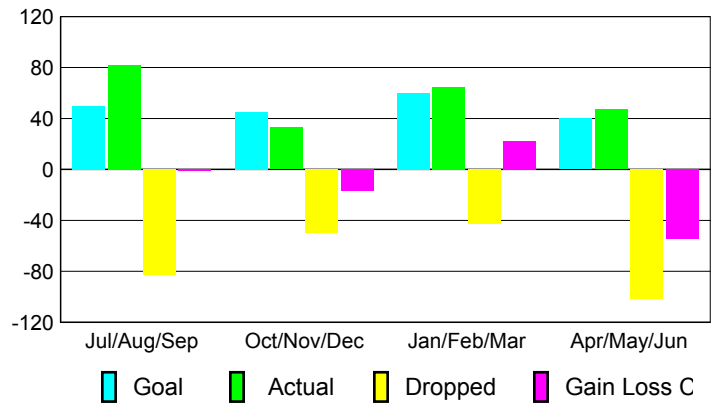

Membership Results 2009-2010

Goal, New, Dropped, Gain/Loss