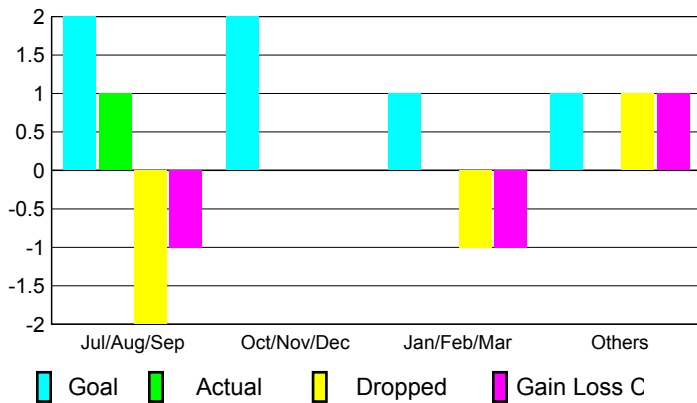

2009-2010 GMT Quarterly Report for District (or Undistricted) **District 308 B2**

GMT: Doctor DATUK K NAGARATNA

Location: MALAYSIA

GMT CA: 5

CLUBS

Club Results
2009-2010

Clubs
2008-2009

Month	New Club Goal	Actual New Clubs	Actual Dropped Clubs	Gain/Loss of Clubs	Gain/Loss of Clubs
Jul/Aug/Sep	2	1	-2	-1	0
Oct/Nov/Dec	2	0	0	0	0
Jan/Feb/Mar	1	0	-1	-1	0
Apr/May/June	1	0	1	1	0
Totals	6	1	-2	-1	0

Club Results 2009-2010

Goal, New, Dropped, Gain/Loss

Comparison of Club Gain/Loss

Current Year Compared to the Previous Year

YTD Status Quo Clubs 2009-2010

Status Quo Clubs Compared to Status Quo Members

MEMBERSHIP

Membership Results
2009-2010

Membership
2008-2009

Month	Net Memb Goal	Actual New Memb	Actual Dropped Memb	Gain/Loss of Memb	Gain/Loss of Memb
Jul/Aug/Sep	50	82	-83	-1	12
Oct/Nov/Dec	45	33	-50	-17	-20
Jan/Feb/Mar	60	65	-43	22	20
Apr/May/June	40	47	-102	-55	-46
Totals	195	227	-278	-51	-34