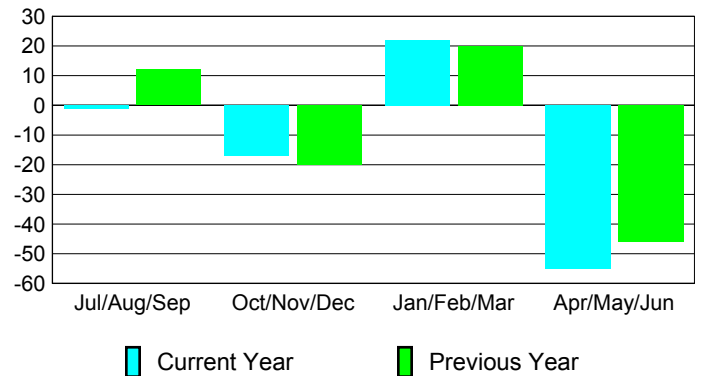

Membership Results
2009-2010

Membership
2008-2009

Month	Net Memb Goal	Actual New Memb	Actual Dropped Memb	Gain/Loss of Memb	Gain/Loss of Memb
Jul/Aug/Sep	50	82	-83	-1	12
Oct/Nov/Dec	45	33	-50	-17	-20
Jan/Feb/Mar	60	65	-43	22	20
Apr/May/June	40	47	-102	-55	-46
Totals	195	227	-278	-51	-34

Membership Results 2009-2010

Goal, New, Dropped, Gain/Loss

Comparison of Membership Gain/Loss

Current Year Compared to the Previous Year

Gender Comparison 2009-2010